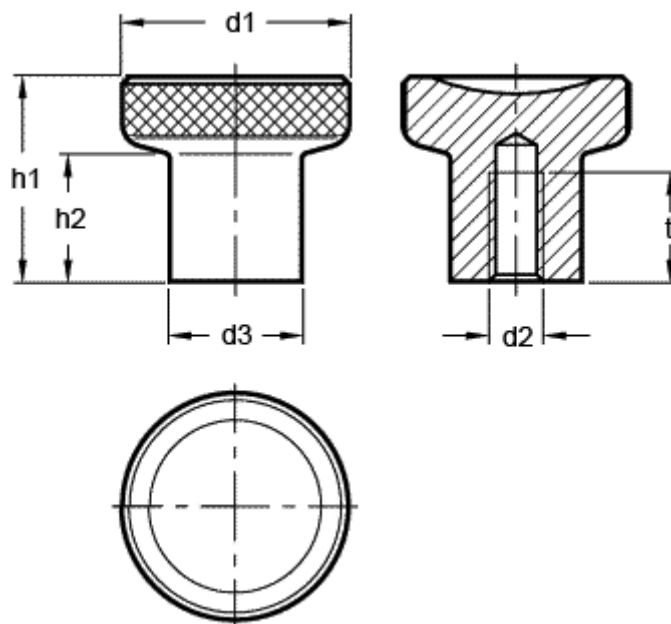

Article number: 20676525M8B

Description: E+G Knob, st. steel GN 676.5-25-M8-B

## Measures

d1	= 25
d2	= M8
d3	= 14.5
h1	= 22.5
h2	= 14.0
t min	= 12